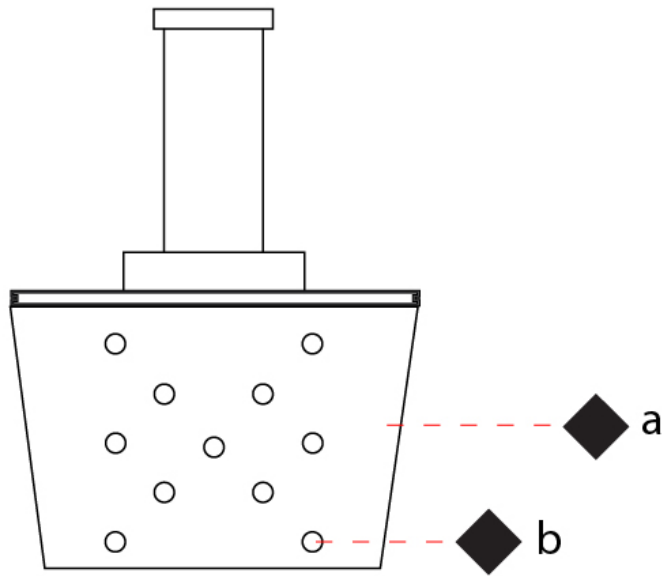

POP 11 LIGHT SUSPENSION

D41027-

PROJECT _____

TYPE _____

SPECIFIER _____

QUANTITY _____

DATE _____

D