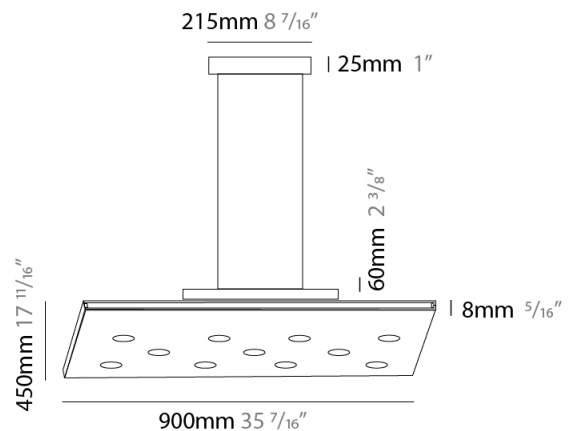

PROJECT	_____
TYPE	_____
SPECIFIER	_____
QUANTITY	_____
DATE	_____

POP 11 LIGHT SUSPENSION

D41037-

base number   Finish
Options

1. To build a product code in our configurator select the specify button on the base model # product page
2. To build a manual product code on this datasheet choose from the options listed below in blue font and add the suffix to the base model #

GENERAL

Series: Pop
Subseries: Pop 11 Light
Brand: Icone
Division: Design
Mounting Type: Suspension
Mounting Location: Ceiling
Subcategory: Pendant

PHYSICAL

Shape: Rectangle
Length (mm): 900
Length (in): 35 ⁷/₁₆
Width (mm): 450
Width (in): 17 ¹¹/₁₆
Light Distribution: Direct / Indirect
Fixture Finish: WHI / WAM / BKA / GBG / SLA
Fixture Material: Aluminum

ELECTRICAL

Lamp Type: LED
Total Output Wattage (W): 67
Dimming: Electronic Low Voltage Dimming
Input Voltage (V): 120Vac Direct Line

LED

Number of LEDs: Dir 11 + Ind 1
Color Temperature (°K): 3000
Nominal Lumen (lm): Dir 3850 + Ind 1350
CRI: >90 CRI
Lamp Life (hrs): 50000

OPTICAL

RATINGS AND CERTIFICATIONS

Certified By: Certified for North American Standards
IP rating: IP20