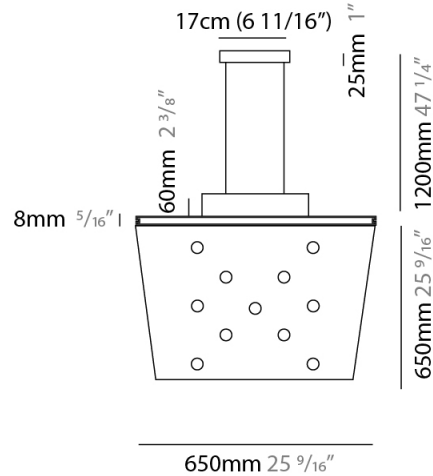

POP 11 LIGHT SUSPENSION

D41027-

base number   Finish
Options

1. To build a product code in our configurator select the specify button on the base model # product page
2. To build a manual product code on this datasheet choose from the options listed below in blue font and add the suffix to the base model #

GENERAL

Series: Pop _____
Subseries: Pop 11 Light _____
Brand: Icone _____
Division: Design _____
Mounting Type: Suspension _____
Mounting Location: Ceiling _____
Subcategory: Pendant _____

PHYSICAL

Shape: Square _____
Length (mm): 650 _____
Length (in): 25 ⁹/₁₆ _____
Width (mm): 650 _____
Width (in): 25 ⁹/₁₆ _____
Max. Overall Height (mm): 1200 _____
Max. Overall Height (in): 47 ¹/₄ _____
Light Distribution: Direct / Indirect _____
Fixture Finish: WHI / WAM / BKA / GBG / SLA _____
Fixture Material: Aluminum _____

ELECTRICAL

Lamp Type: LED _____
Total Output Wattage (W): 67 _____
Dimming: Electronic Low Voltage Dimming _____
Input Voltage (V): 120Vac Direct Line _____

LED

Number of LEDs: 12 _____
Color Temperature (°K): 3000 _____
Nominal Lumen (lm): Dir 3850 + Ind 1350 _____
CRI: >90 CRI _____
Lamp Life (hrs): 50000 _____

OPTICAL

RATINGS AND CERTIFICATIONS

Certified By: Certified for North American Standards _____
IP rating: IP20 _____