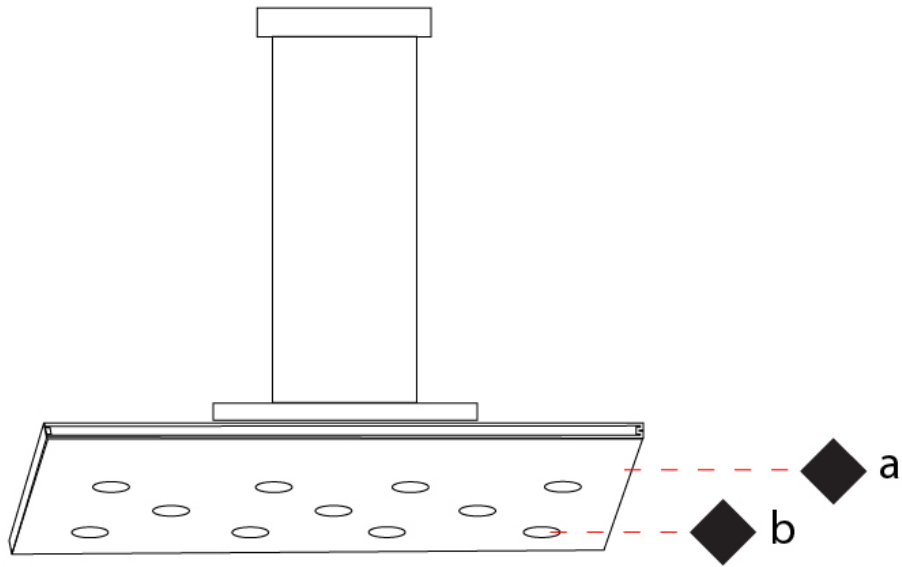

POP 11 LIGHT SUSPENSION

D41037-

PROJECT _____

TYPE _____

SPECIFIER _____

QUANTITY _____

DATE _____

D