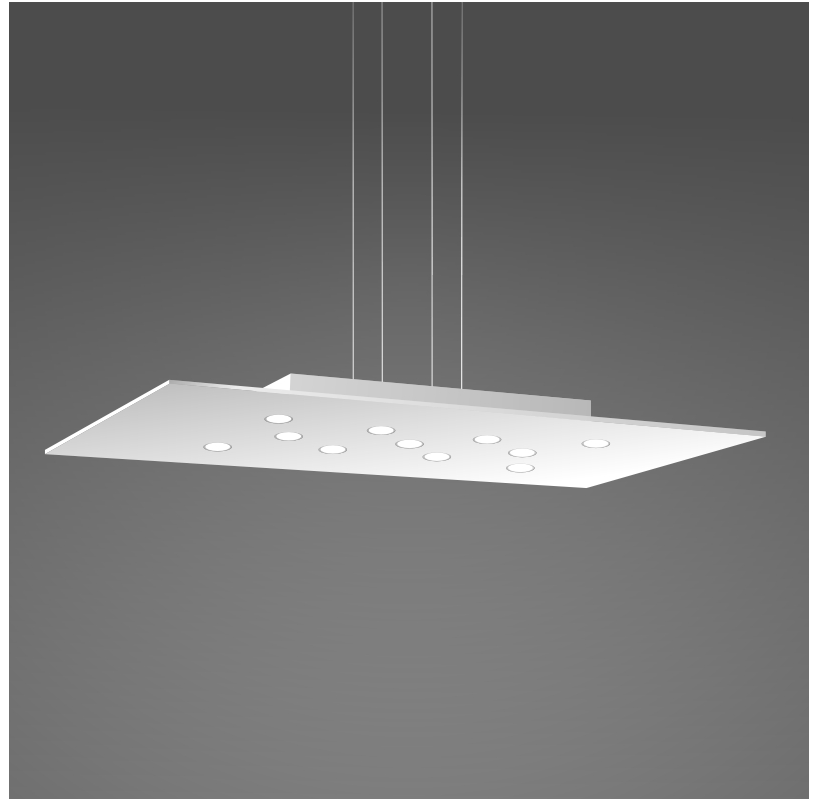

PROJECT	_____
TYPE	_____
SPECIFIER	_____
QUANTITY	_____
DATE	_____

POP 11 LIGHT SUSPENSION

D41037-

base number   Finish
Options

1. To build a product code in our configurator select the specify button on the base model # product page
2. To build a manual product code on this datasheet choose from the options listed below in blue font and add the suffix to the base model #

GENERAL

Series: Pop
Subseries: Pop 11 Light
Brand: Icone
Division: Design
Mounting Type: Suspension
Mounting Location: Ceiling
Subcategory: Pendant

PHYSICAL

Shape: Rectangle
Length (mm): 900
Length (in): 35 ⁷/₁₆
Width (mm): 450
Width (in): 17 ¹¹/₁₆
Light Distribution: Direct / Indirect
Fixture Finish: WHI / WAM / BKA / GBG / SLA
Fixture Material: Aluminum

ELECTRICAL

Lamp Type: LED
Total Output Wattage (W): 67
Dimming: Electronic Low Voltage Dimming
Input Voltage (V): 120Vac Direct Line

LED

Number of LEDs: Dir 11 + Ind 1
Color Temperature (°K): 3000
Nominal Lumen (lm): Dir 3850 + Ind 1350
CRI: >90 CRI
Lamp Life (hrs): 50000

OPTICAL

RATINGS AND CERTIFICATIONS

Certified By: Certified for North American Standards
IP rating: IP20